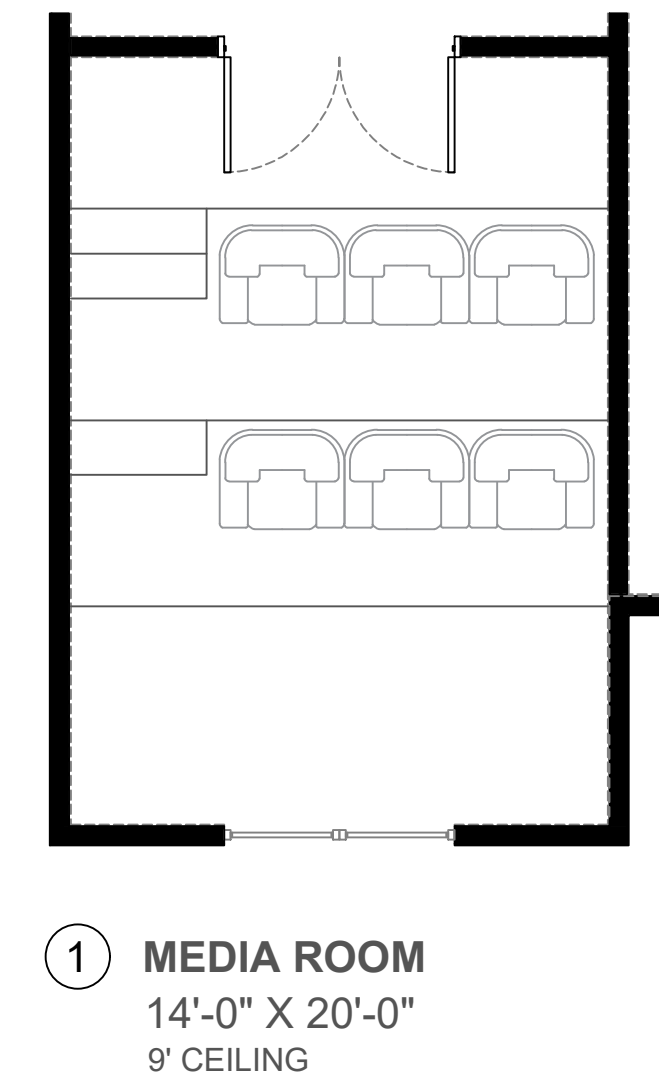

NIRVAAN

FIRST FLOOR 3,455 S.F.

SECOND FLOOR 940 S.F.

TOTAL LIVING (A/C) AREA 4,395 S.F.

OPTIONS

MEDIA ROOM 310 S.F.

GARAGE 917 S.F.

PORCH 102 S.F.

COVERED PATIO 231 S.F.

NIRVAAN

FIRST FLOOR	3,455 S.F.
SECOND FLOOR	940 S.F.
TOTAL LIVING (A/C) AREA	4,395 S.F.

OPTIONS

MEDIA ROOM	310 S.F.
GARAGE	917 S.F.
PORCH	102 S.F.
COVERED PATIO	231 S.F.